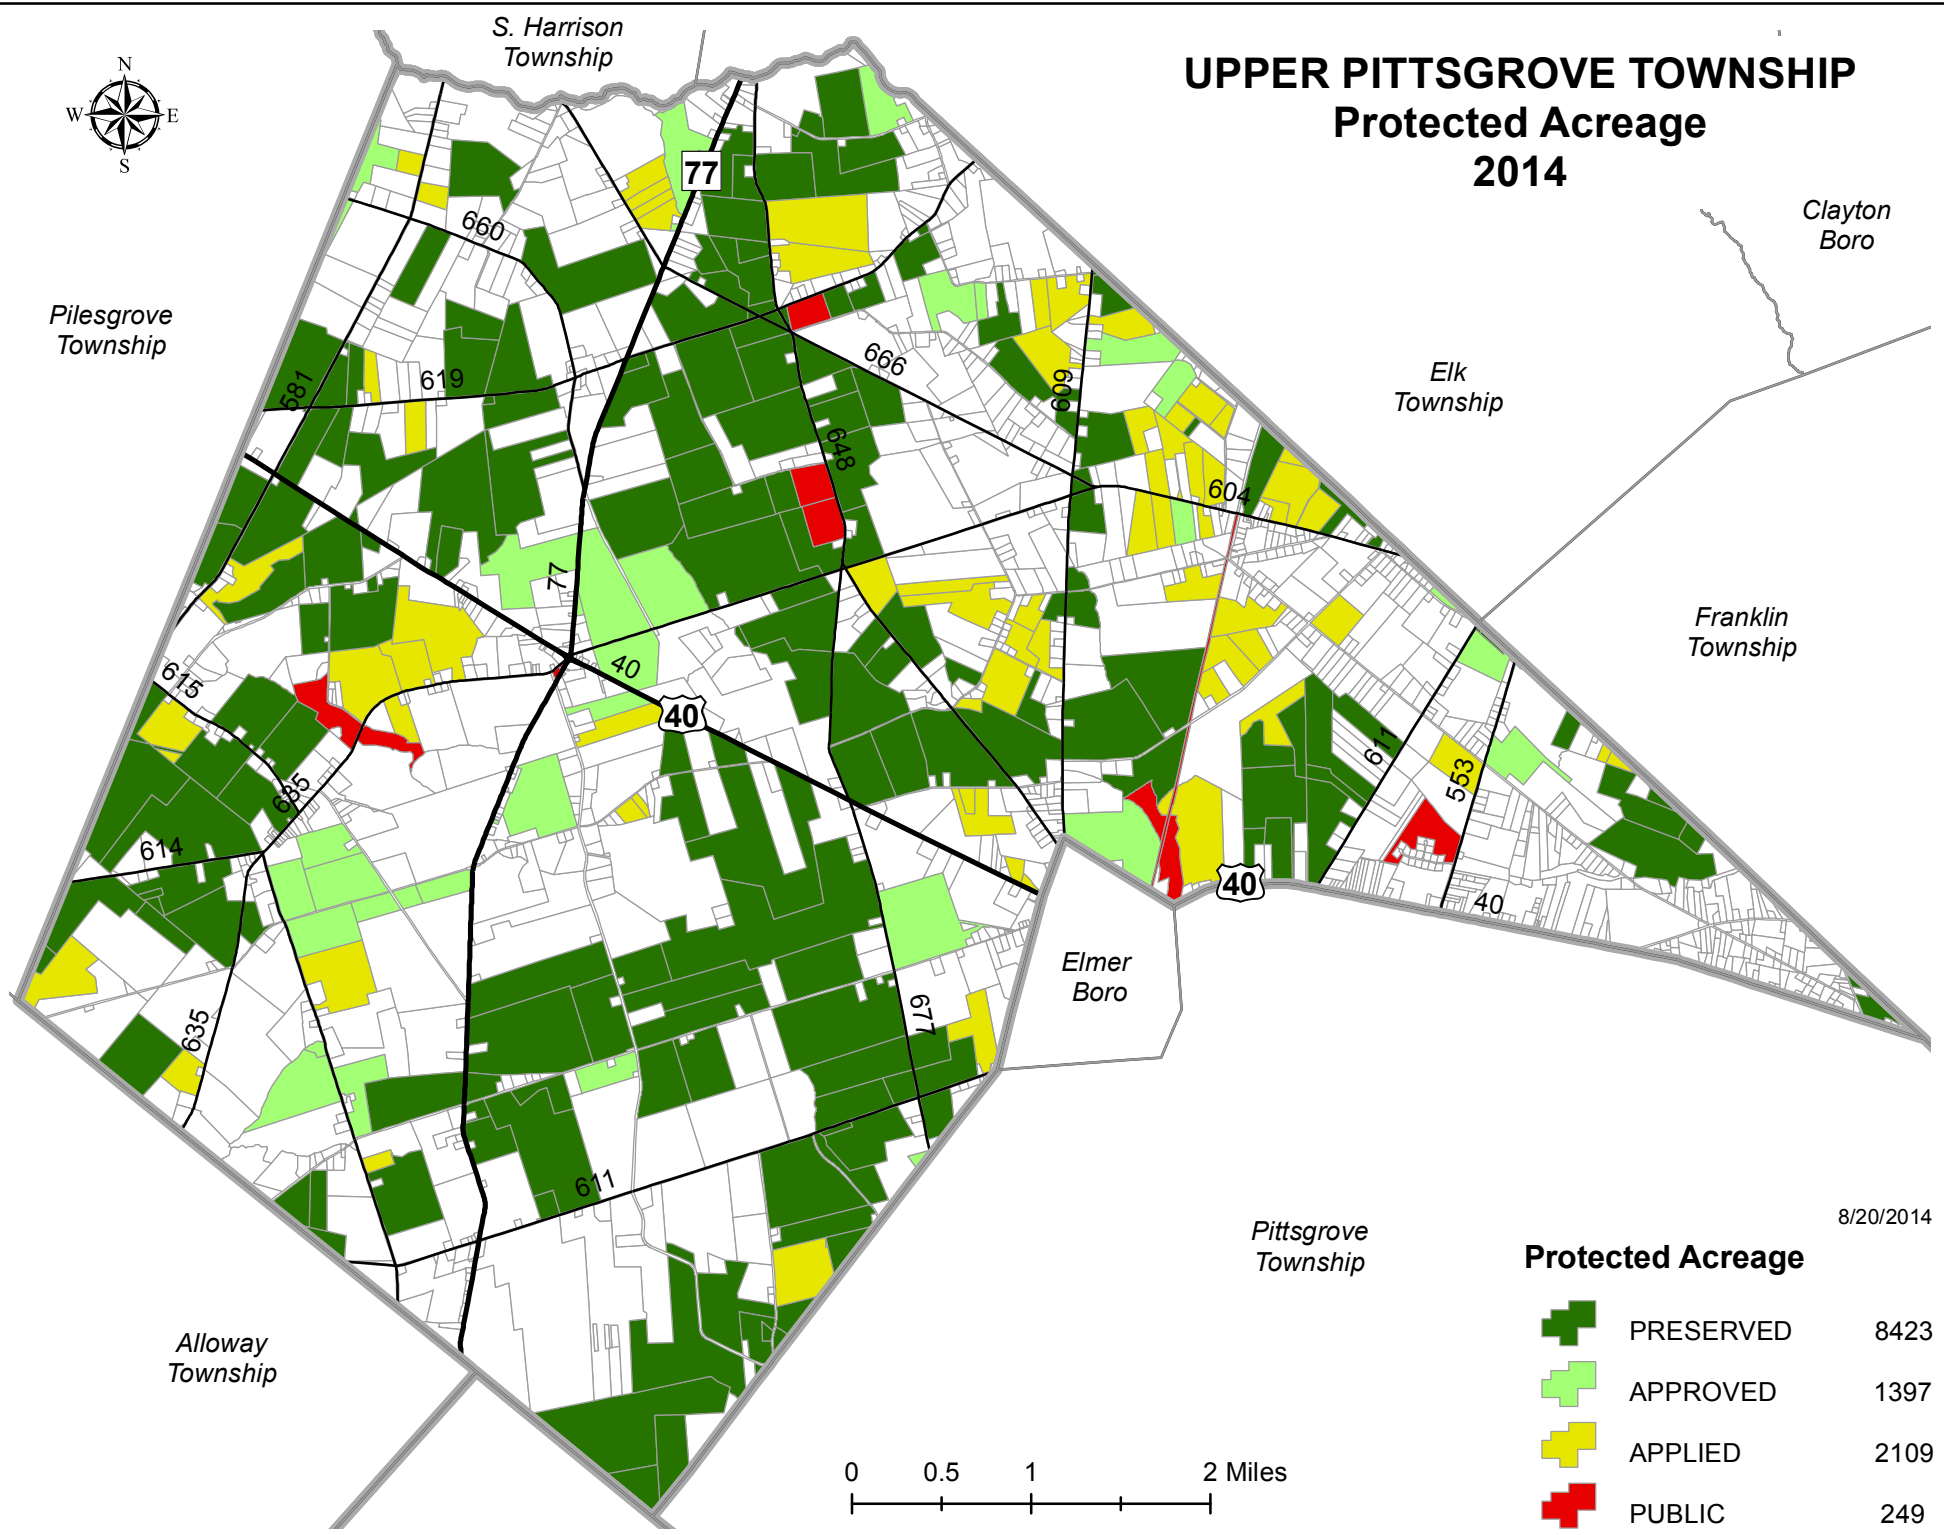

UPPER PITTSBORO TOWNSHIP Protected Acreage 2014

8/20/2014

Protected Acreage		
	PRESERVED	8423
	APPROVED	1397
	APPLIED	2109
	PUBLIC	249